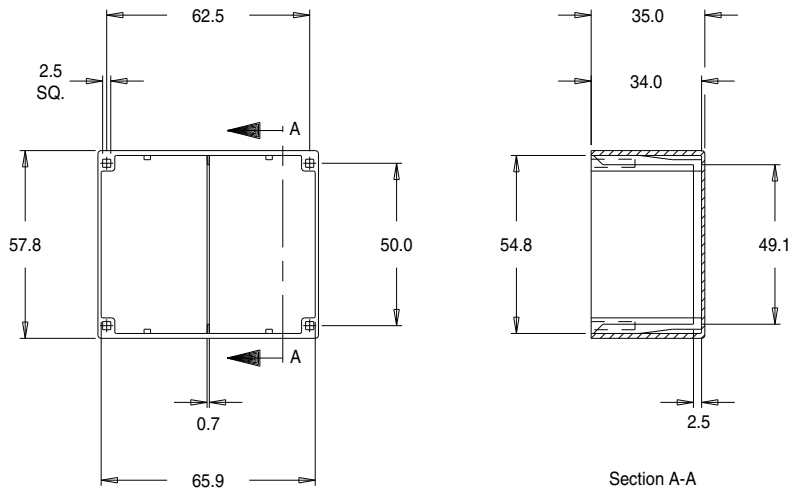

Part No. UI2510
UI39 x 21.0 'U' Range Box

Dimensions in millimetres.

Issue 1